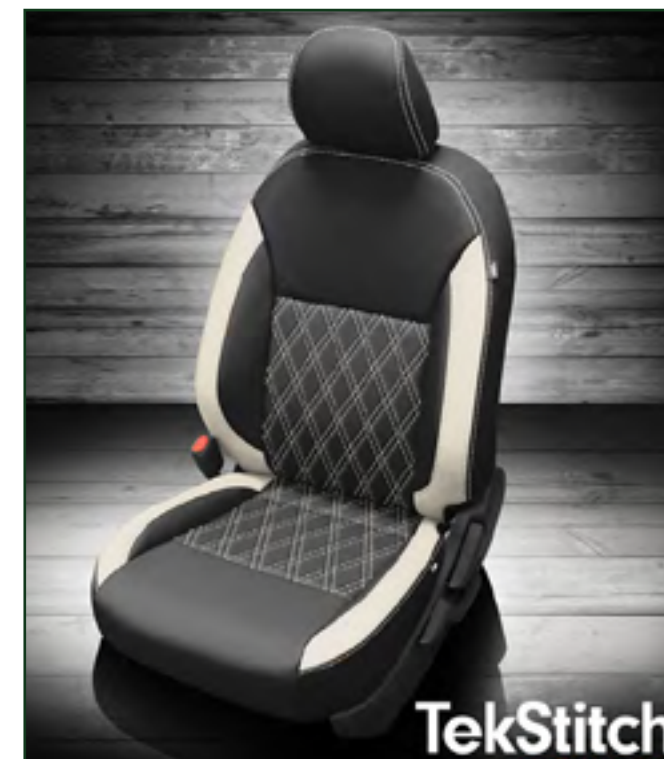

VIS CODE: N/A
Black wrap, Pearl wings, Pearl contrast all stitch, TekStitch Double Diamond Insert Pearl TekColor