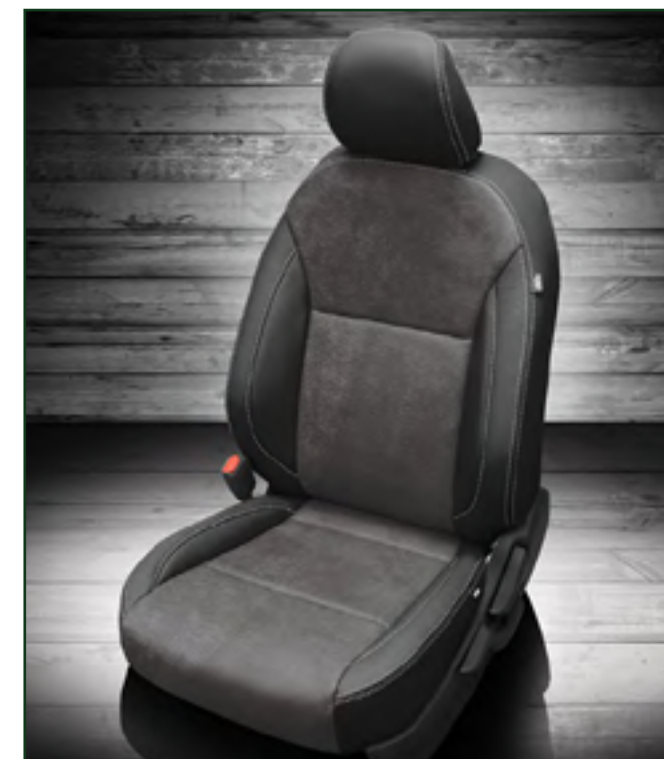

VIS CODE: K2346-100
Black wrap, Barracuda Flint body, Lt. Grey wings, Lt. Grey contrast all stitch, Lt. Grey piping

VIS CODE: K2347-100
Black wrap, Dark Slate Suedezkin body, Silver contrast all stitch