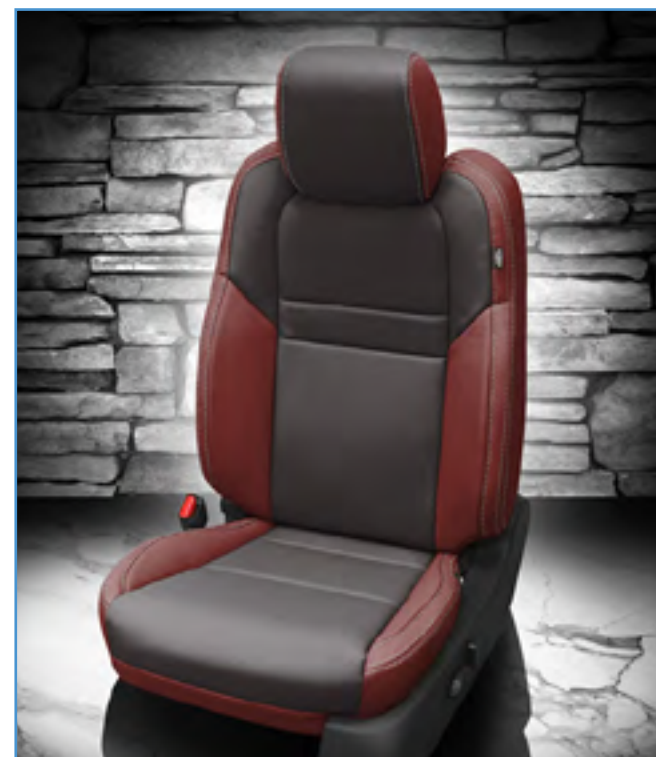

VIS CODE: K2993-101
Dark Graphite wrap, perf combo, Bermuda wings, Bermuda contrast all stitch