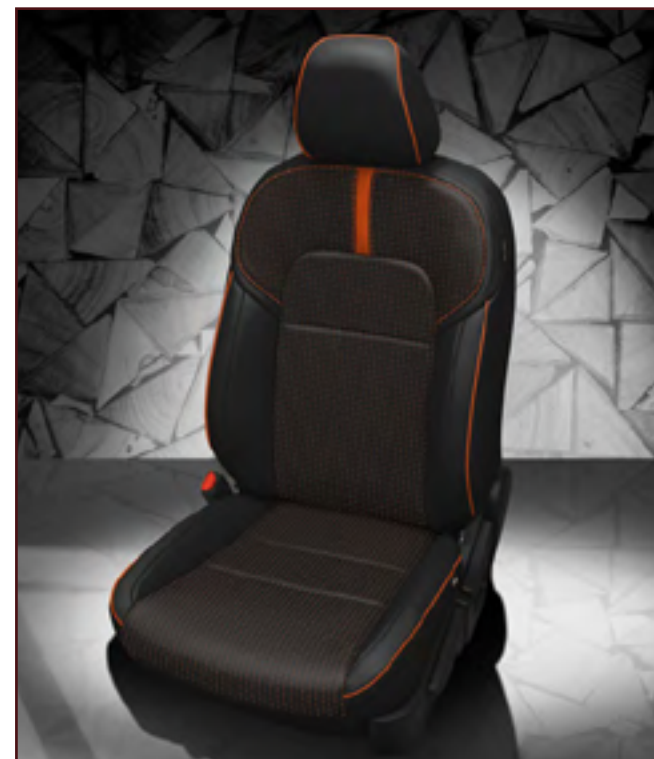

VIS CODE: K2438-100
Black wrap, Barracuda Orange body, Tangerine wings, Tangerine contrast all stitch, Tangerine piping