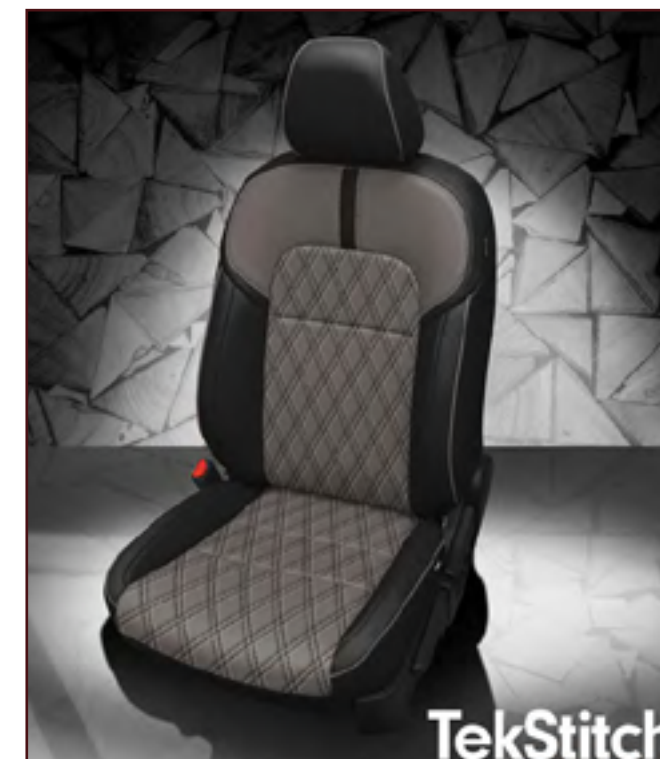

VIS CODE: K2532-100
Black wrap, Ash body, Black wings, Ash contrast all stitch, Ash piping, TekStitch Double Diamond Insert Black TekColor