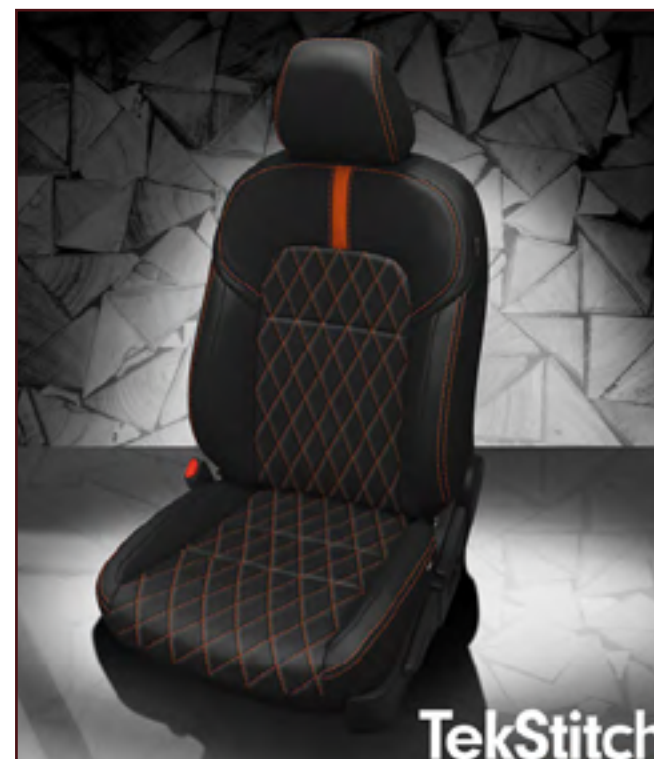

VIS CODE: K2531-100
Black wrap, Tangerine wings, Tangerine contrast all stitch, TekStitch Diamond Insert Tangerine TekColor