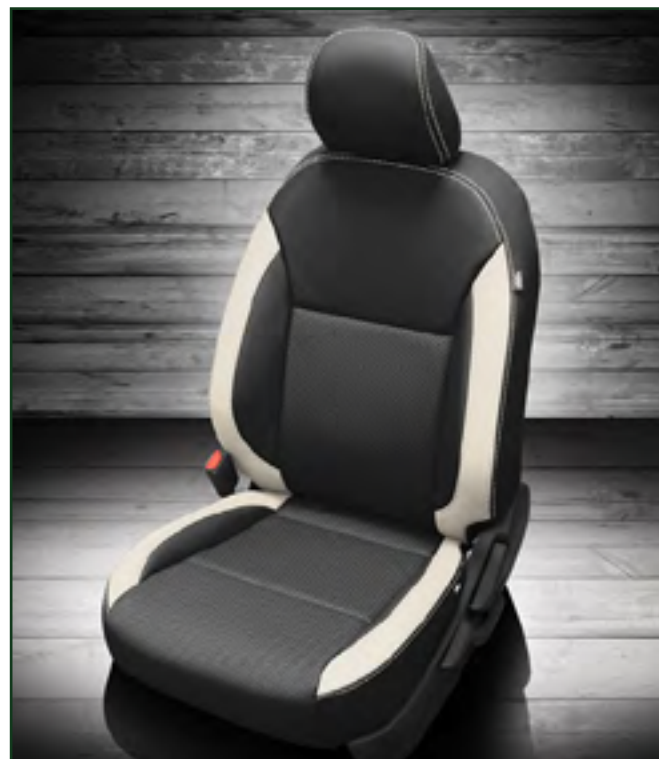

VIS CODE: K2340-100
Black wrap, perf combo, Pearl wings, Pearl contrast all stitch