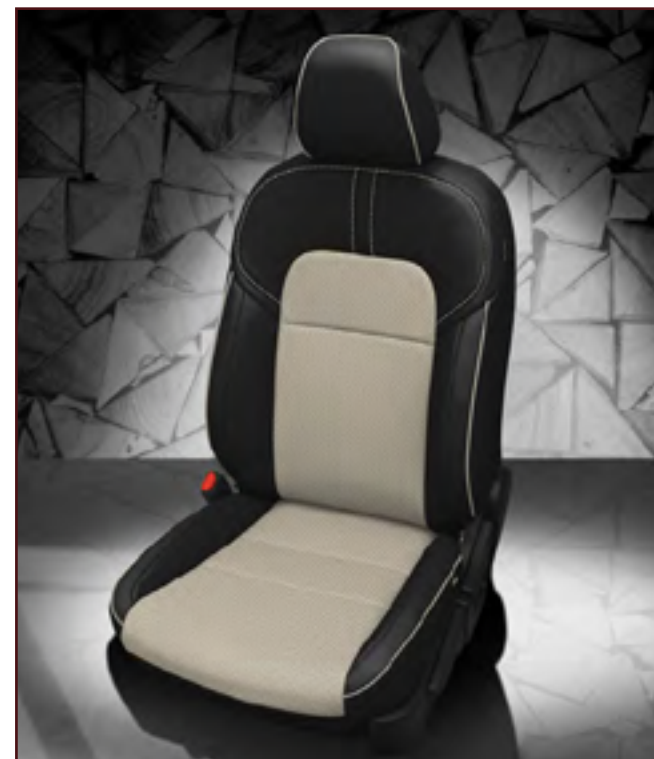

VIS CODE: K2429-100
Black wrap, Alabaster combo, perf combo, Alabaster contrast all stitch, Alabaster piping