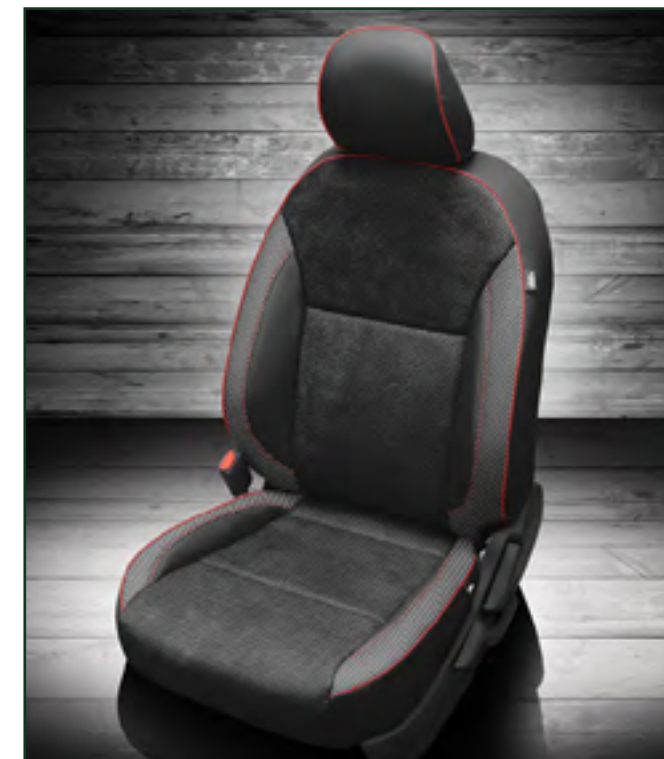

VIS CODE: K2352-100
Black wrap, Raven Suedezkin body, perf body, Carbon Bullet Vinyl wings, Red contrast all stitch, Red piping