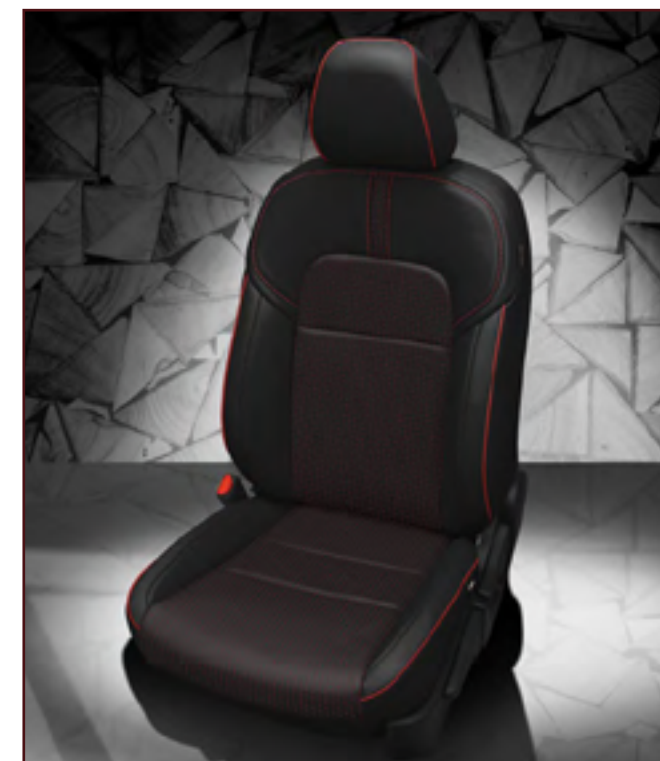

VIS CODE: K2432-100
Black wrap, Barracuda Red combo, Barracuda Red wings, Red contrast all stitch, Red piping