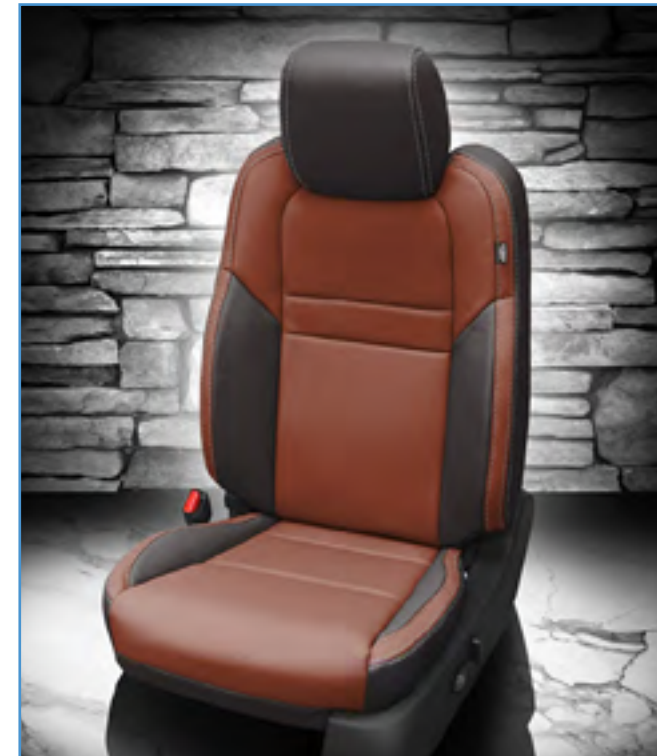

VIS CODE: K2997-101
Dark Graphite wrap, Cognac body, Cognac wings, Stone contrast all stitch