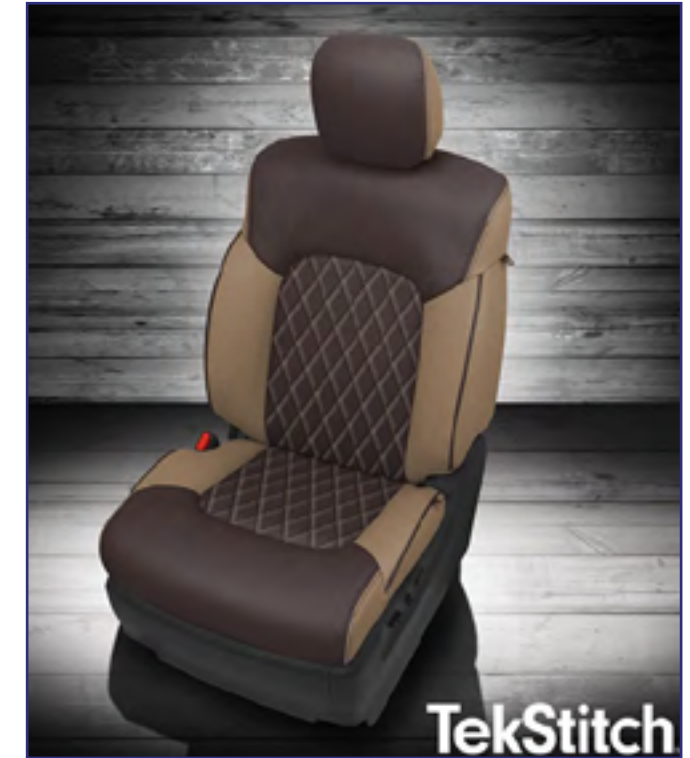

VIS CODE: K2544-104
Sandstone wrap, Java center, Java wings, Java contrast all stitch, TekStitch Diamond Insert Sandstone TekColor