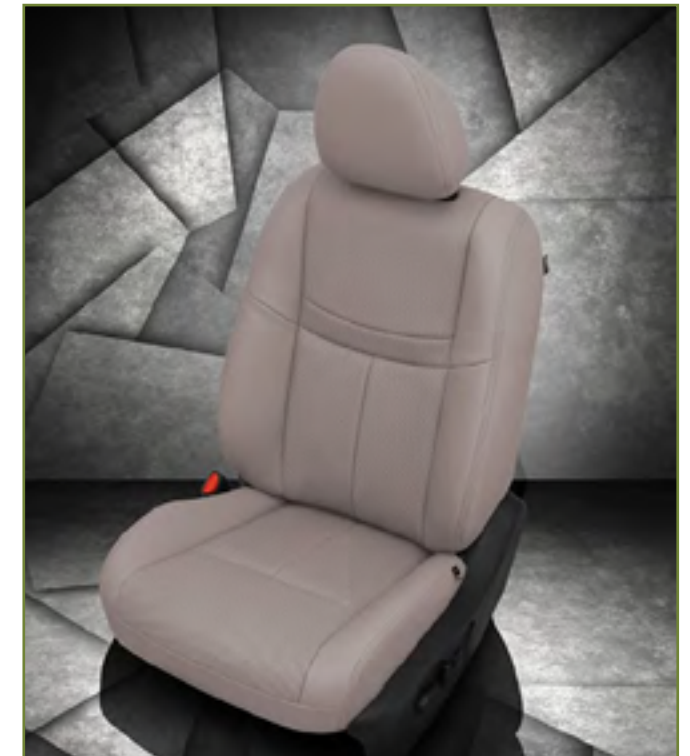

VIS CODE: F1172-106
Dove grey wrap, Perf body, Dove grey stitching