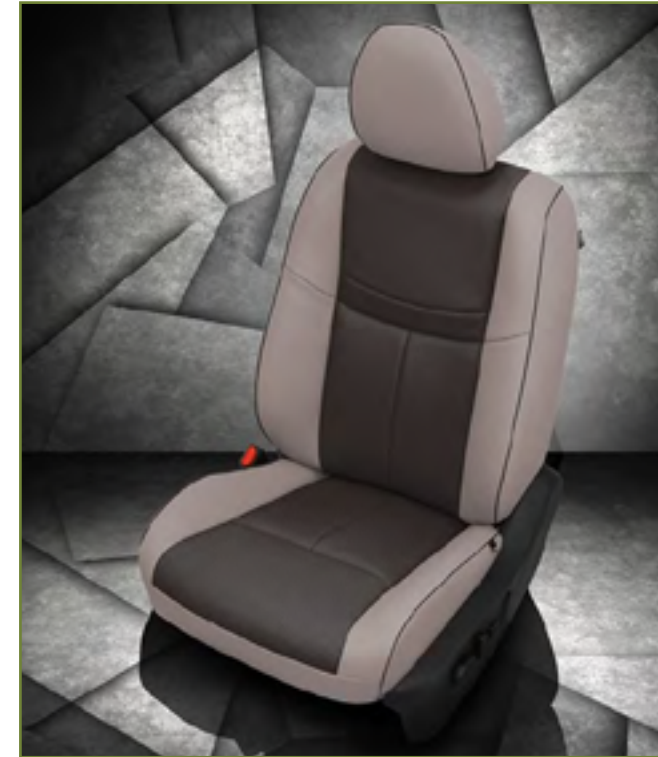

VIS CODE: K1201-106
Dove grey wrap, Dark brown body, Perf body, Dark brown piping