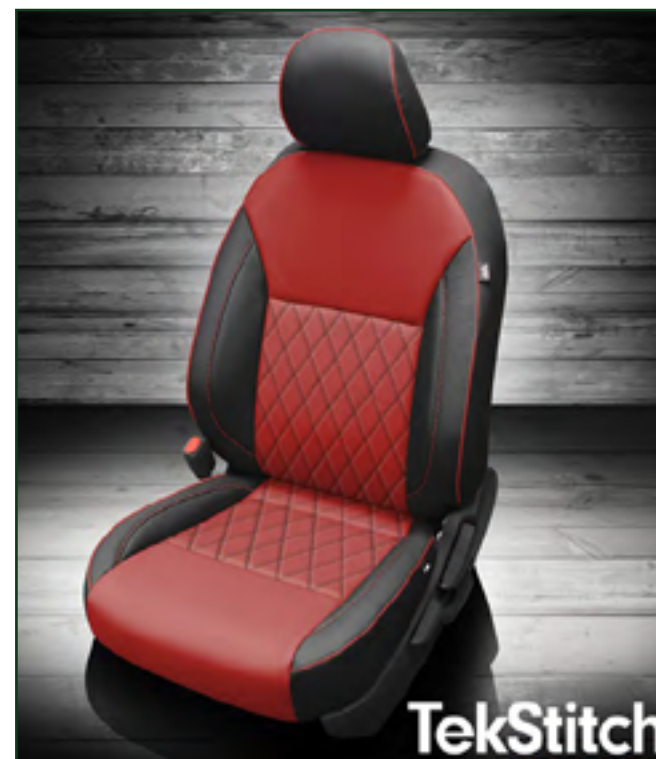

VIS CODE: K2555-100
Black wrap, Red body, Red contrast all stitch, Red piping, TekStitch Diamond Insert Black TekColor