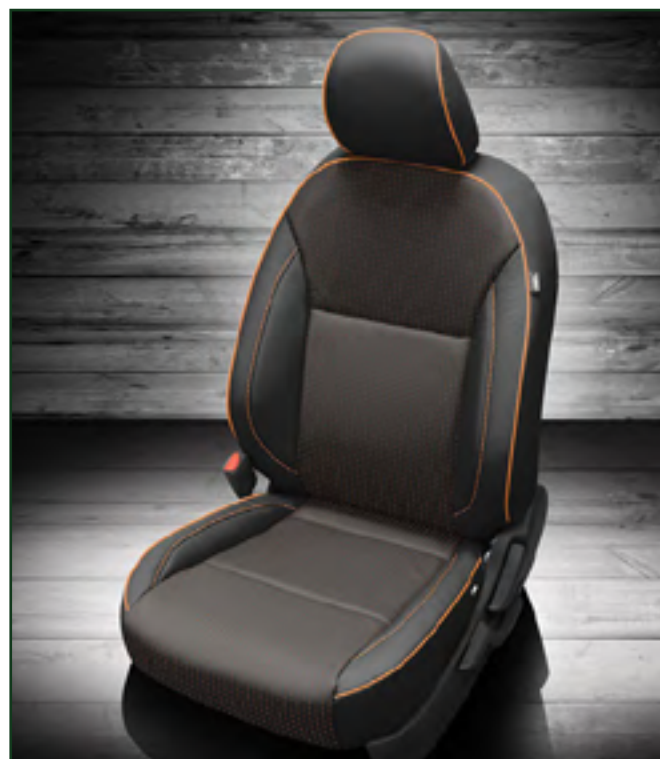

VIS CODE: K2349-100
Black wrap, Barracuda Orange body, Orange contrast all stitch, Orange piping