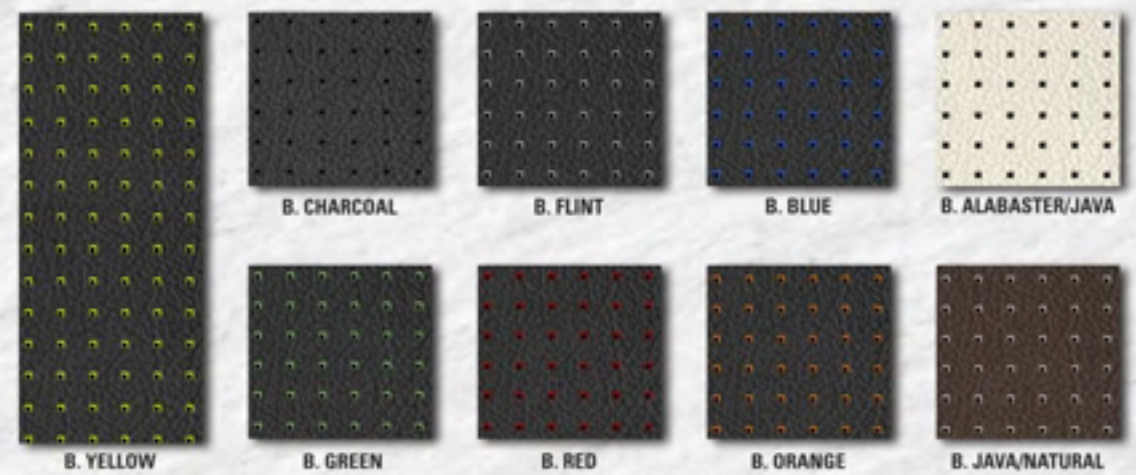

Barracuda
 SQUARE PERFORATED DUO-TONE LEATHER

>dc400

INTÉRIEURS EN CUIR

CUSTOM EMBROIDERY
\$400 (PER PAIR)

DOUBLE DIAMOND
STITCH

SINGLE DIAMOND
STITCH

BARRACUDA
PERFORATED DUO-TONE >dc400

6TH MIDDLE SUV SEAT 100
PERFORATION 100
2 TONE COLOR 100
PIPING 100
COLOR STITCH 100
DIAMOND STITCH 400