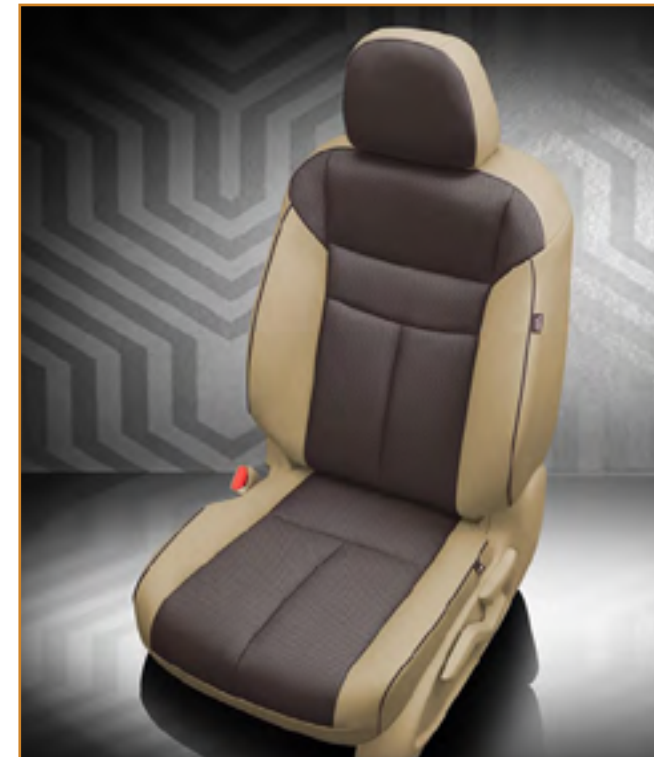

VIS CODE: F170-100
Black wrap, Black stitching

VIS CODE: K672-100
Black wrap, perf combo, Pacific contrast all stitch

VIS CODE: K673-100
Black wrap, perf combo, Pacific piping and contrast all stitch

VIS CODE: K676-100
Black wrap, Barracuda Flint insert, Raven Suede skin wings, Pacific contrast all stitch