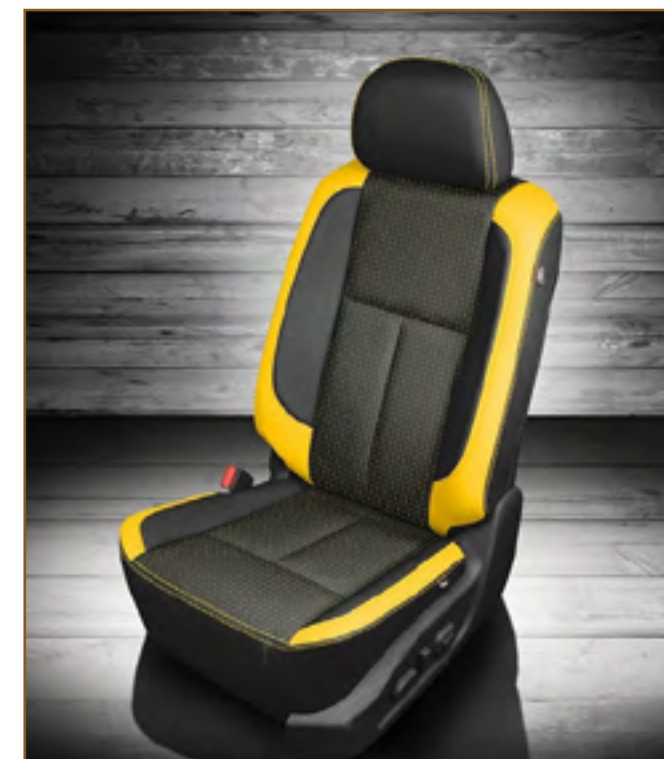

VIS CODE: K1644-100
Black wrap, Barracuda Yellow body, Hyper Yellow wings, Hyper Yellow contrast all stitch