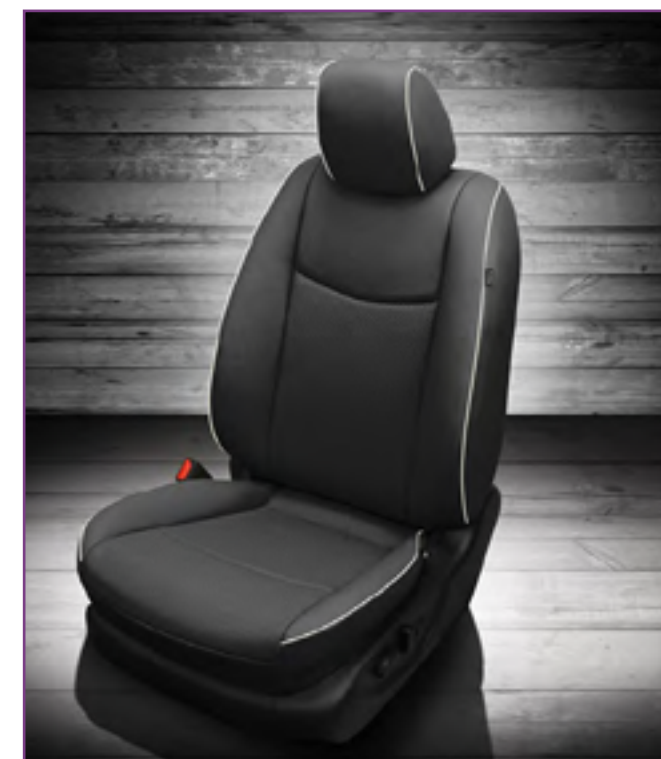

VIS CODE: K1490-100
Black wrap, perf combo, Pearl piping