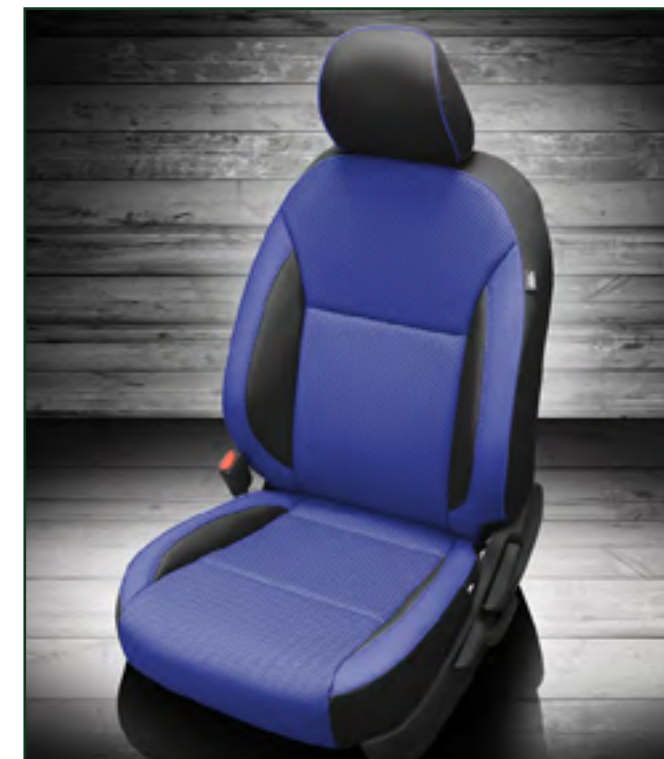

VIS CODE: K2344-100
Black wrap, perf combo, Pearl wings, Pearl contrast all stitch