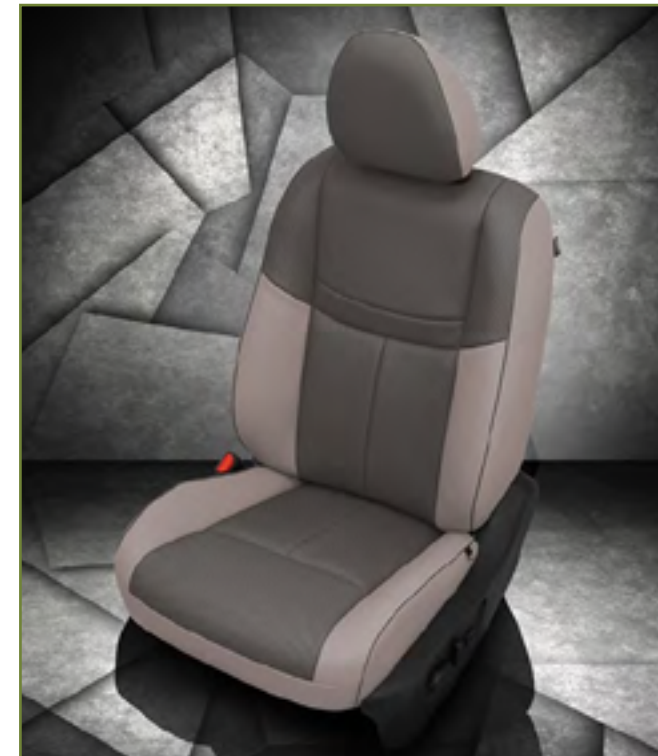

VIS CODE: K1199-106
Dove grey wrap, Lt. grey center, Perf body, Lt. grey perf wings, Lt. grey piping